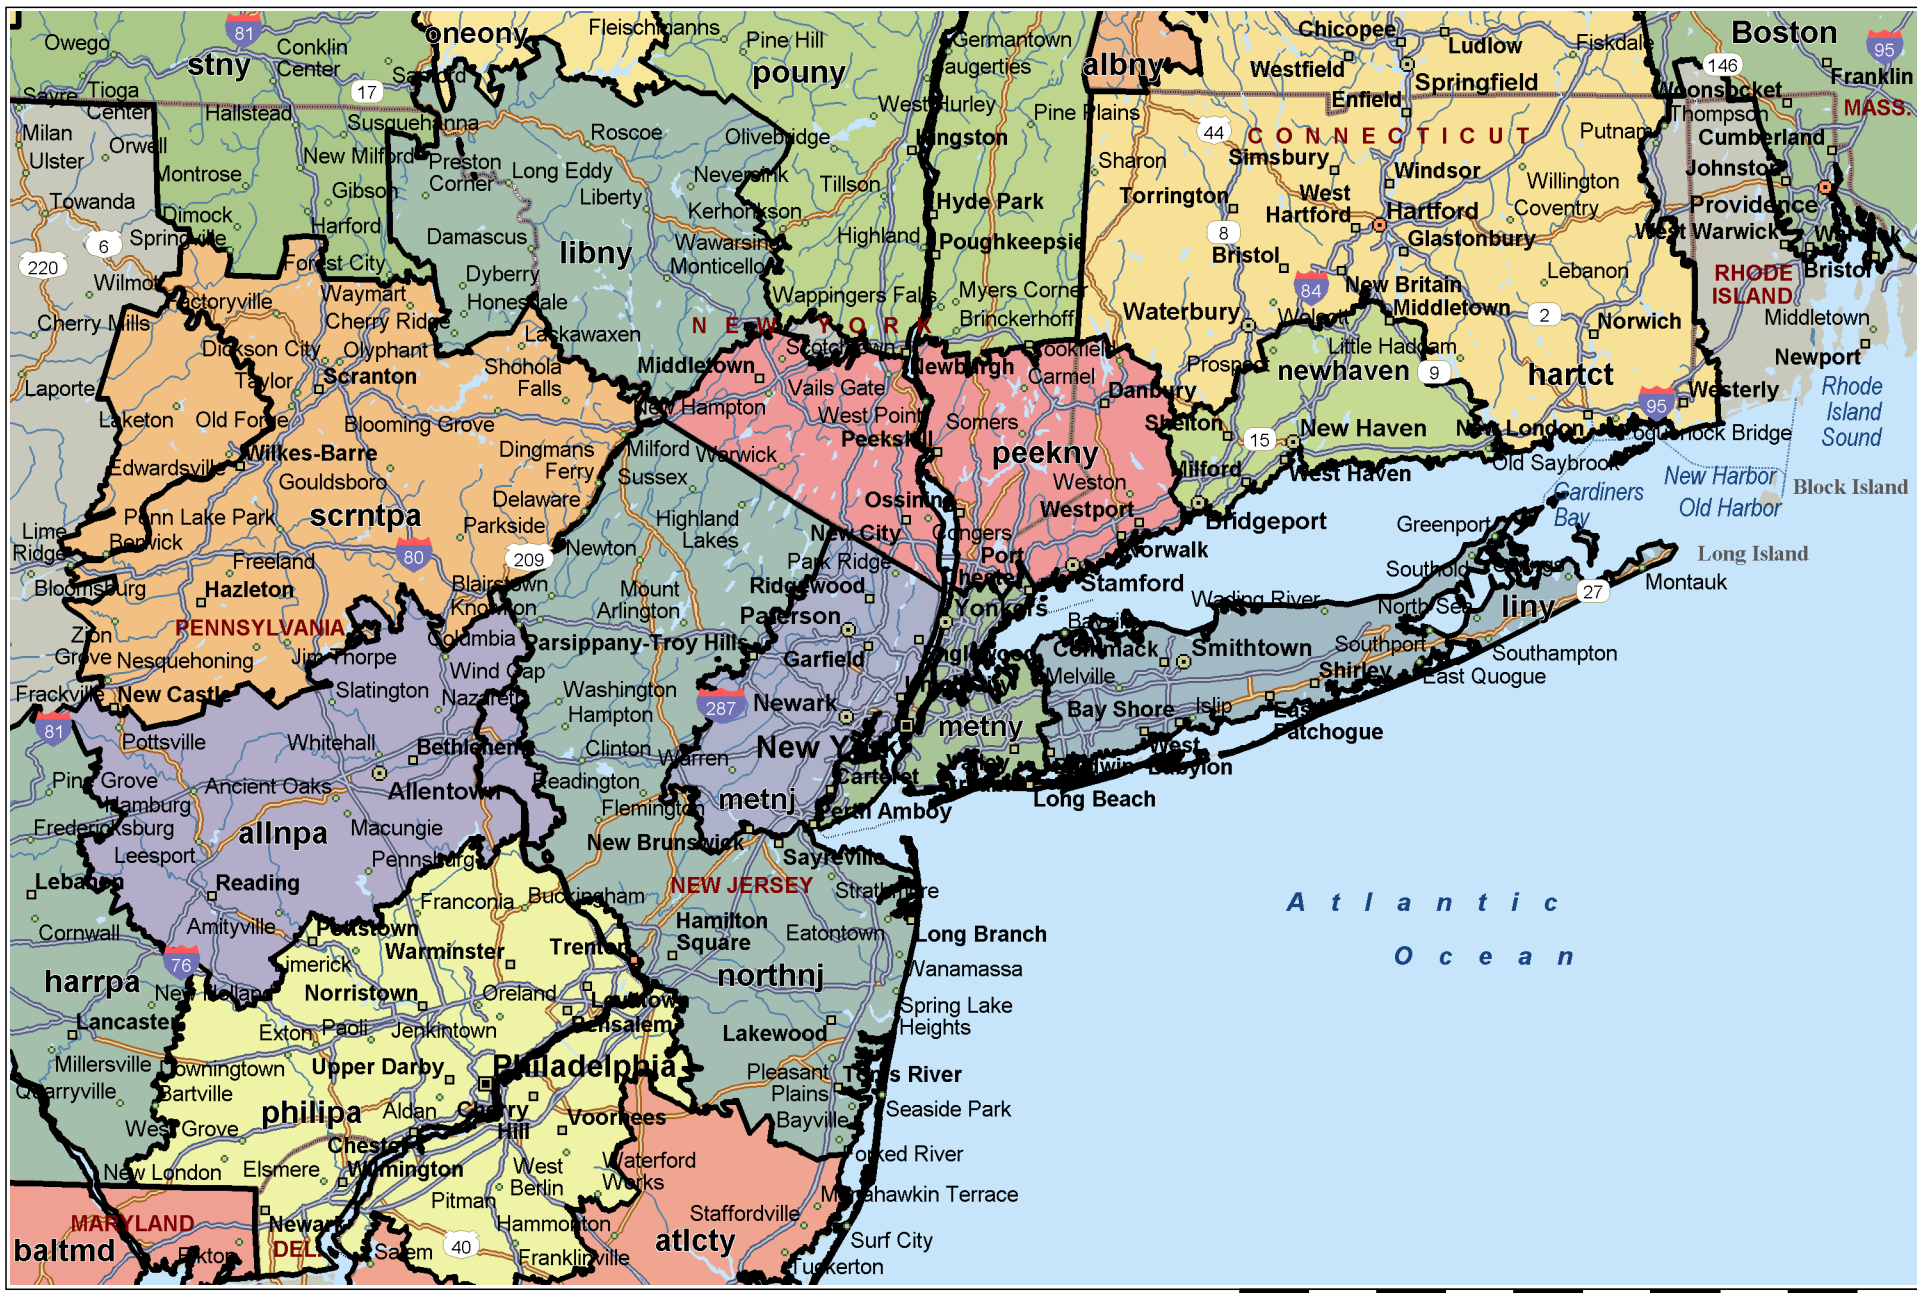

Metro NY Area

Copyright © and (P) 1988–2010 Microsoft Corporation and/or its suppliers. All rights reserved. <http://www.microsoft.com/mappoint/>
Certain mapping and direction data © 2010 NAVTEQ. All rights reserved. The Data for areas of Canada includes information taken with permission from Canadian authorities, including: © Her Majesty the Queen in Right of Canada, © Queen's Printer for Ontario. NAVTEQ and NAVTEQ ON BOARD are trademarks of NAVTEQ. © 2010 Tele Atlas North America, Inc. All rights reserved. Tele Atlas and Tele Atlas North America are trademarks of Tele Atlas, Inc. © 2010 by Applied Geographic Systems. All rights reserved.